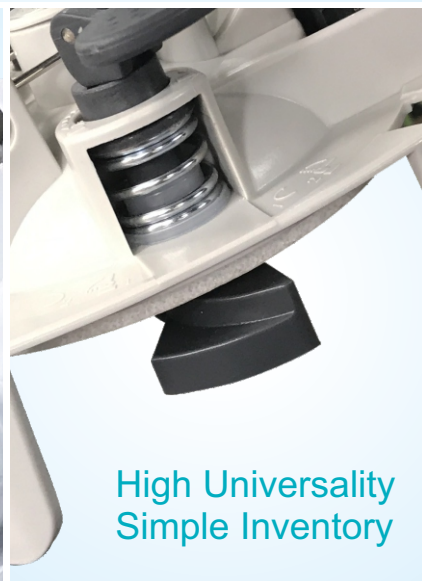

# L10 FEATURES >>>

Operation  
Friendly

Durable integrated  
handle

Automatic  
Centering

Easy Fixing

High Universality  
Simple Inventory

Smooth  
Trigger

## Three steps >>>

1. Place

2. Rotate

3. Lock